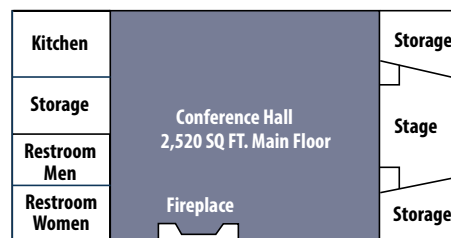

Indoor Venue
 Capacity: up to 125
 Cost: \$175 per room
 1,175 square feet
 Newly renovated!
 Located on lower level of Lodge
 A/V equipment and linens available for rent
 Rental **\$200**

CONFERENCE CENTER—ROOMS C AND D

Indoor Venue
 Capacity: up to 50
 792 square feet
 Newly renovated!
 Located on upper level of Lodge
 A/V equipment and linens available for rent
 Rental **\$150**

CONFERENCE HALL

Indoor Venue
 Capacity: up to 300
 3,150 square feet
 Stage and Kitchen
 Includes tables and chairs
 A/V equipment and linens available for rent
 Rental **\$1,050**

Meeting Area	SQ FT	Dimensions	Price Per Day
MEETING ROOM A	575	23'x 25'	\$200
MEETING ROOM B	575	23'x 25'	\$200
MEETING ROOM A AND B	1,150	23'x 50'	\$400
MEETING ROOM C	396	18'x 22'	\$150
MEETING ROOM D	396	18'x 22'	\$150
MEETING ROOM C AND D	792	18'x 44'	\$300
CONFERENCE HALL	3,150	75'x 42'	\$1,050
BOARDROOM	228	19'x 12'	\$100
PRIVATE DINING*	435	15x 29'	\$350
RESTAURANT PATIO AND FIRE PIT			\$300