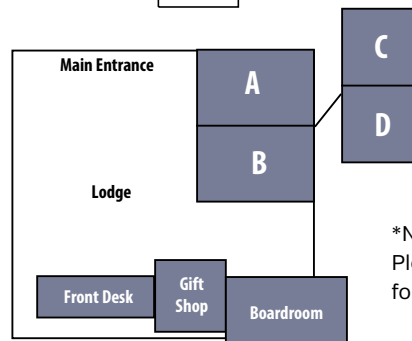

Indoor Venue
 Capacity: up to 125
 Cost: \$175 per room
 1,175 square feet
 Newly renovated!
 Located on lower level of Lodge
 A/V equipment and linens available for rent
 Rental **\$200**

CONFERENCE CENTER—ROOMS C AND D

Indoor Venue
 Capacity: up to 50
 792 square feet
 Newly renovated!
 Located on upper level of Lodge
 A/V equipment and linens available for rent
 Rental **\$150**

CONFERENCE HALL

Indoor Venue
 Capacity: up to 300
 3,150 square feet
 Stage and Kitchen
 Includes tables and chairs
 A/V equipment and linens available for rent
 Rental **\$1,050**

Meeting Area	SQ FT	Dimensions	Price Per Day
MEETING ROOM A	575	23'x 25'	\$200
MEETING ROOM B	575	23'x 25'	\$200
MEETING ROOM A AND B	1,150	23'x 50'	\$400
MEETING ROOM C	396	18'x 22'	\$150
MEETING ROOM D	396	18'x 22'	\$150
MEETING ROOM C AND D	792	18'x 44'	\$300
CONFERENCE HALL	3,150	75'x 42'	\$1,050
BOARDROOM	228	19'x 12'	\$100
PRIVATE DINING*	435	15x 29'	\$350
RESTAURANT PATIO AND FIRE PIT			\$300