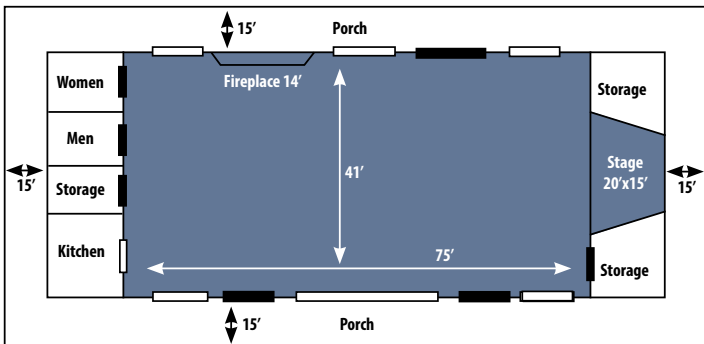

Window Door

Assembly Hall