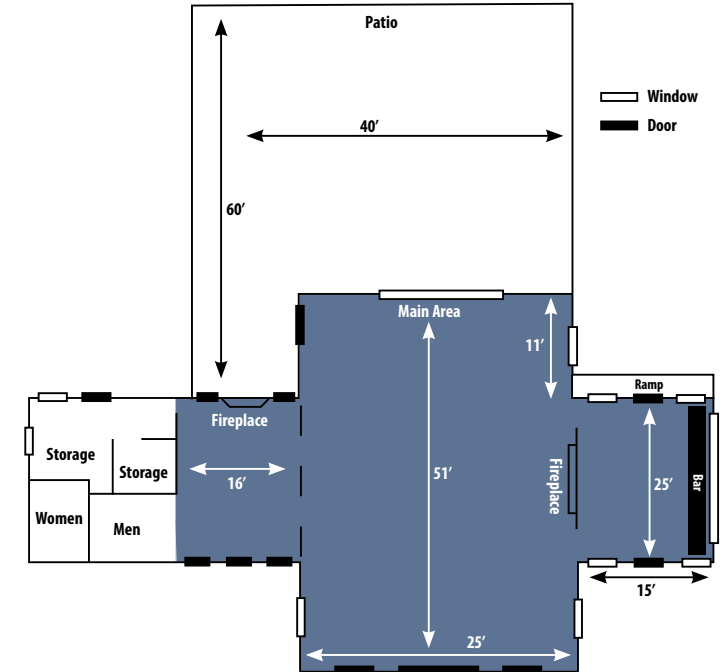

Beautiful, rustic building with vaulted ceilings

Two fireplaces

Historical building built in 1936

40' x 40' Patio included

Daily rental time is 8:00 A.M.–9:00 P.M.

Rental Monday–Thursday

\$1,000

Rental Friday–Sunday

\$1,350

Window Door

Assembly Hall

Cedar Forest Lodge

Meeting Area	Capacity	Dates	Price
ASSEMBLY HALL	250	M-T	\$450
		F-S	\$800
CEDAR FOREST	75	M-T	\$1,000
		F-S	\$1,350