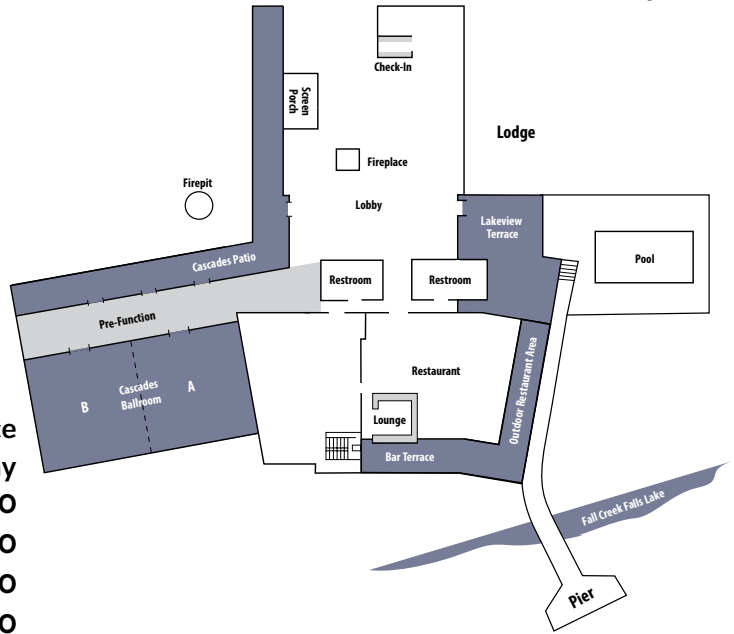

PAVILIONS

Outdoor Venues | Capacity: up to 80
Seven shelters available | Picnic tables, grills
Most have access to restrooms
Rental **$66**