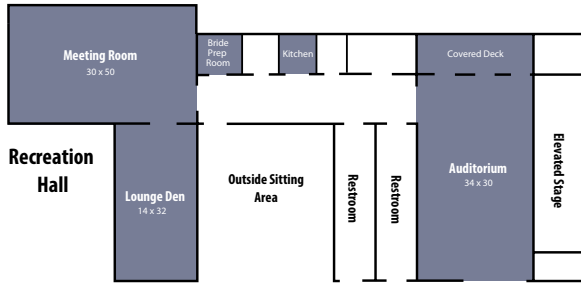

FALL CREEK FALLS STATE PARK VENUES

CASCADES BALLROOM

Indoor Venue
 Capacity: up to 300 | 3,784 square feet
 Customizable room sizes
 Complimentary Wi-Fi
 Includes tables, chairs, linens and skirting
 A/V equipment and chair covers available for rent.
 Rental **\$2,000**

RECREATION HALL

Indoor Venue
 Capacity: 175
 Large, multi-room building with stage
 Located near Amphitheater
 Rental **\$650 all-day (8 A.M.-10 P.M.)**

Meeting Area	SQ FT	Dimensions	Price Per Day
CASCADES BALLROOM	3,784	88'x43'	\$2,000
CASCADES BALLROOM A	1,892	44'x43'	\$1,100
CASCADES BALLROOM B	1,892	44'x43'	\$1,100
PRE-FUNCTION	2,146	114'x15'	\$250
RECREATION HALL			\$650

ACCOMMODATIONS

Lodge: 85 Guest Rooms
 30 Cabins:
 10 two-story, two-bedroom, 1.5-bath cabins
 10 one-story, three-bedroom, two-bath cabins
 10 one-story, two-bedroom, one-bath cabins
 RV and tent camping options

SECRET OVERLOOK

Outdoor Venue
 Capacity: 50
 Overlooking gorge
 Five car parking limit
 Ideal for small, intimate weddings
 Rental **\$455**

AMPHITHEATER

Outdoor Venue
 Capacity: 350
 Open-air venue with stage and bench seating
 Ample parking
 Located next to swimming pool
 Rental **\$121**