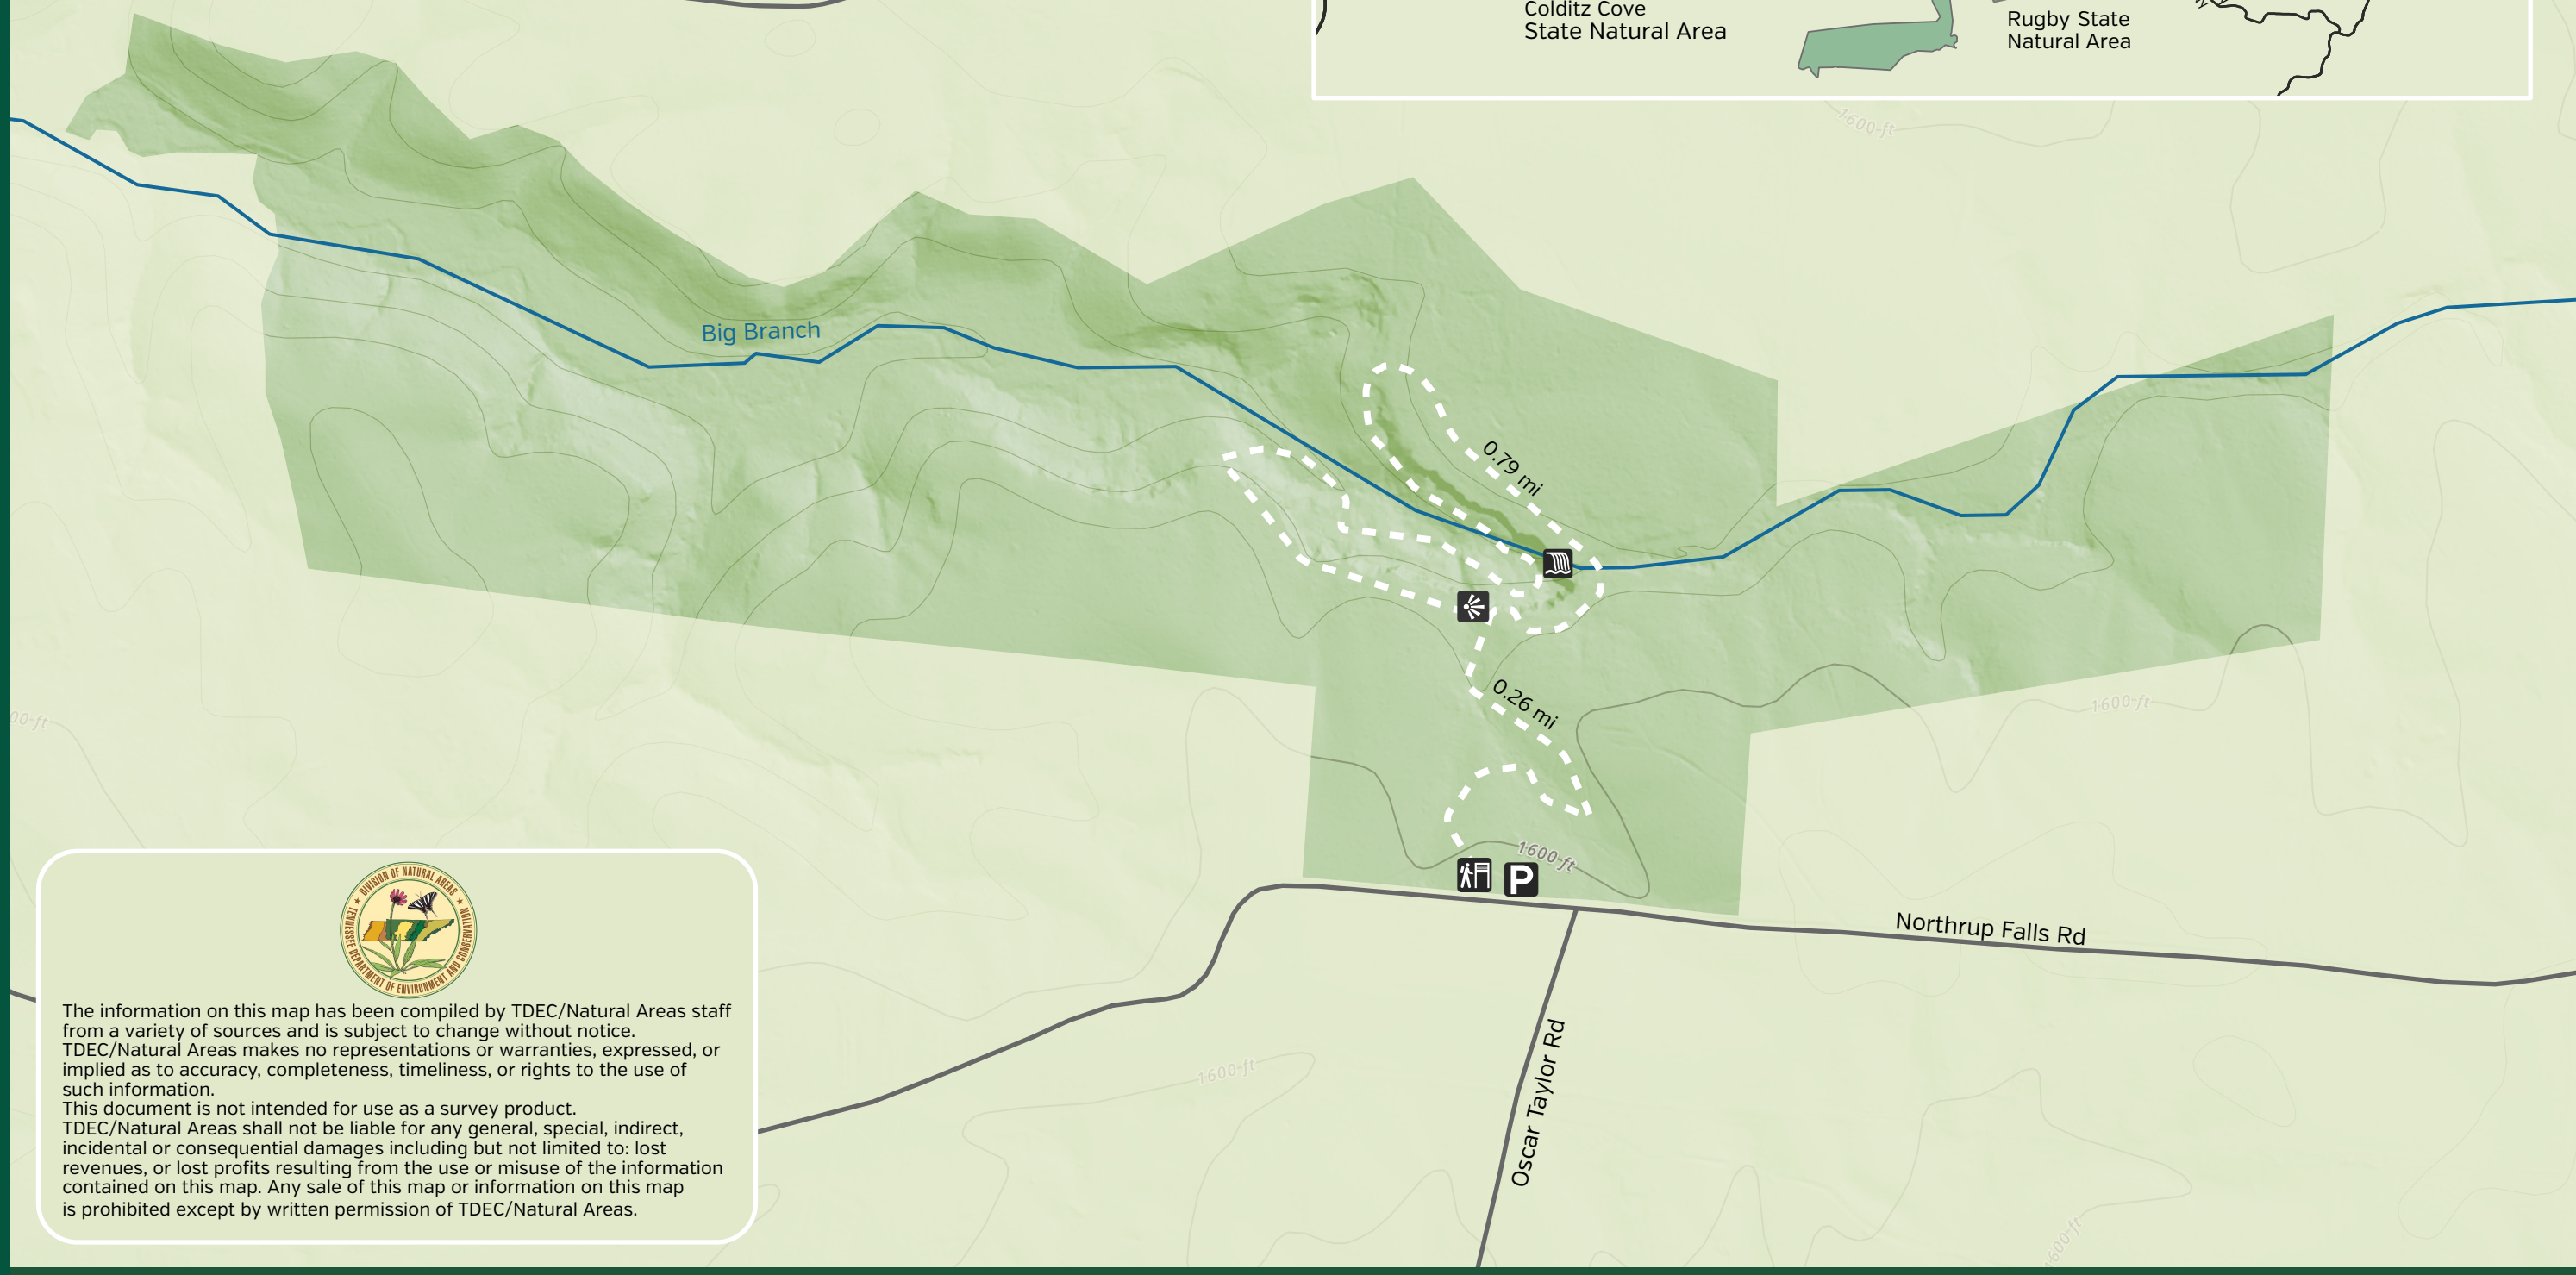

Colditz Cove State Natural Area

Trails

Loop Trail ●  1.3 mi

Legend

- Trailhead 
- Parking 
- Waterfall 
- Overlook 
- Road 
- Stream/River 

The information on this map has been compiled by TDEC/Natural Areas staff from a variety of sources and is subject to change without notice. TDEC/Natural Areas makes no representations or warranties, expressed, or implied as to accuracy, completeness, timeliness, or rights to the use of such information. This document is not intended for use as a survey product. TDEC/Natural Areas shall not be liable for any general, special, indirect, incidental or consequential damages including but not limited to: lost revenues, or lost profits resulting from the use or misuse of the information contained on this map. Any sale of this map or information on this map is prohibited except by written permission of TDEC/Natural Areas.