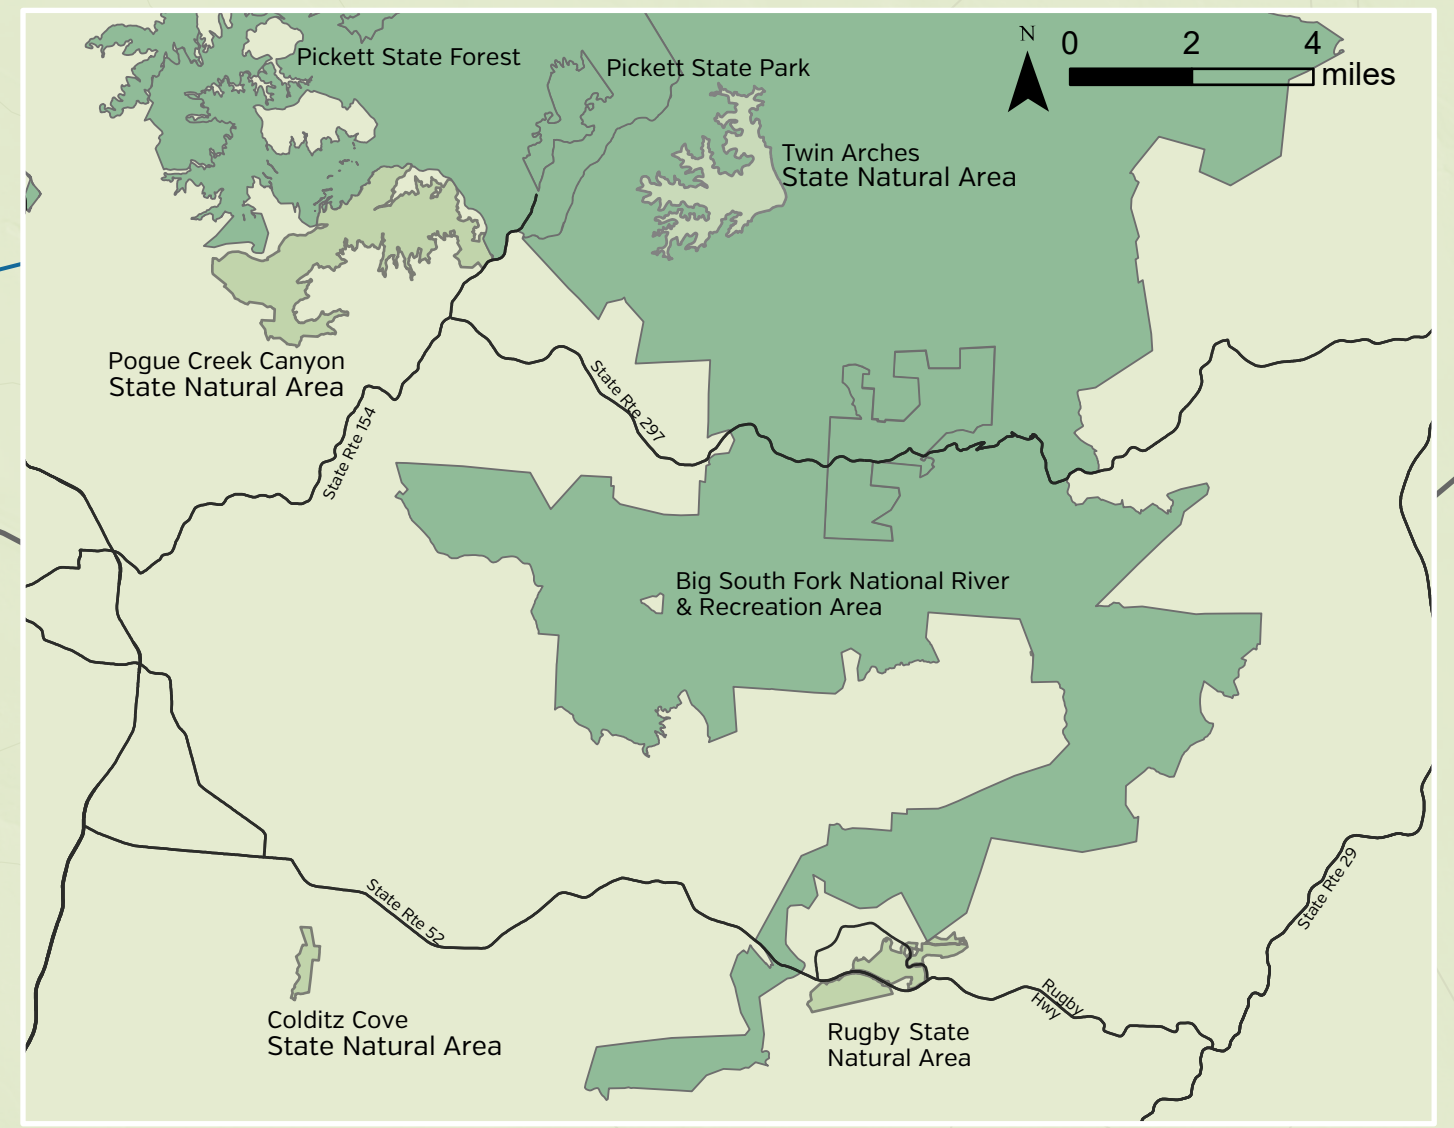

Colditz Cove State Natural Area

Trails

Loop Trail ●  1.3 mi

Legend

- Trailhead 
- Parking 
- Waterfall 
- Overlook 
- Road 
- Stream/River 

The information on this map has been compiled by TDEC/Natural Areas staff from a variety of sources and is subject to change without notice. TDEC/Natural Areas makes no representations or warranties, expressed, or implied as to accuracy, completeness, timeliness, or rights to the use of such information. This document is not intended for use as a survey product. TDEC/Natural Areas shall not be liable for any general, special, indirect, incidental or consequential damages including but not limited to: lost revenues, or lost profits resulting from the use or misuse of the information contained on this map. Any sale of this map or information on this map is prohibited except by written permission of TDEC/Natural Areas.