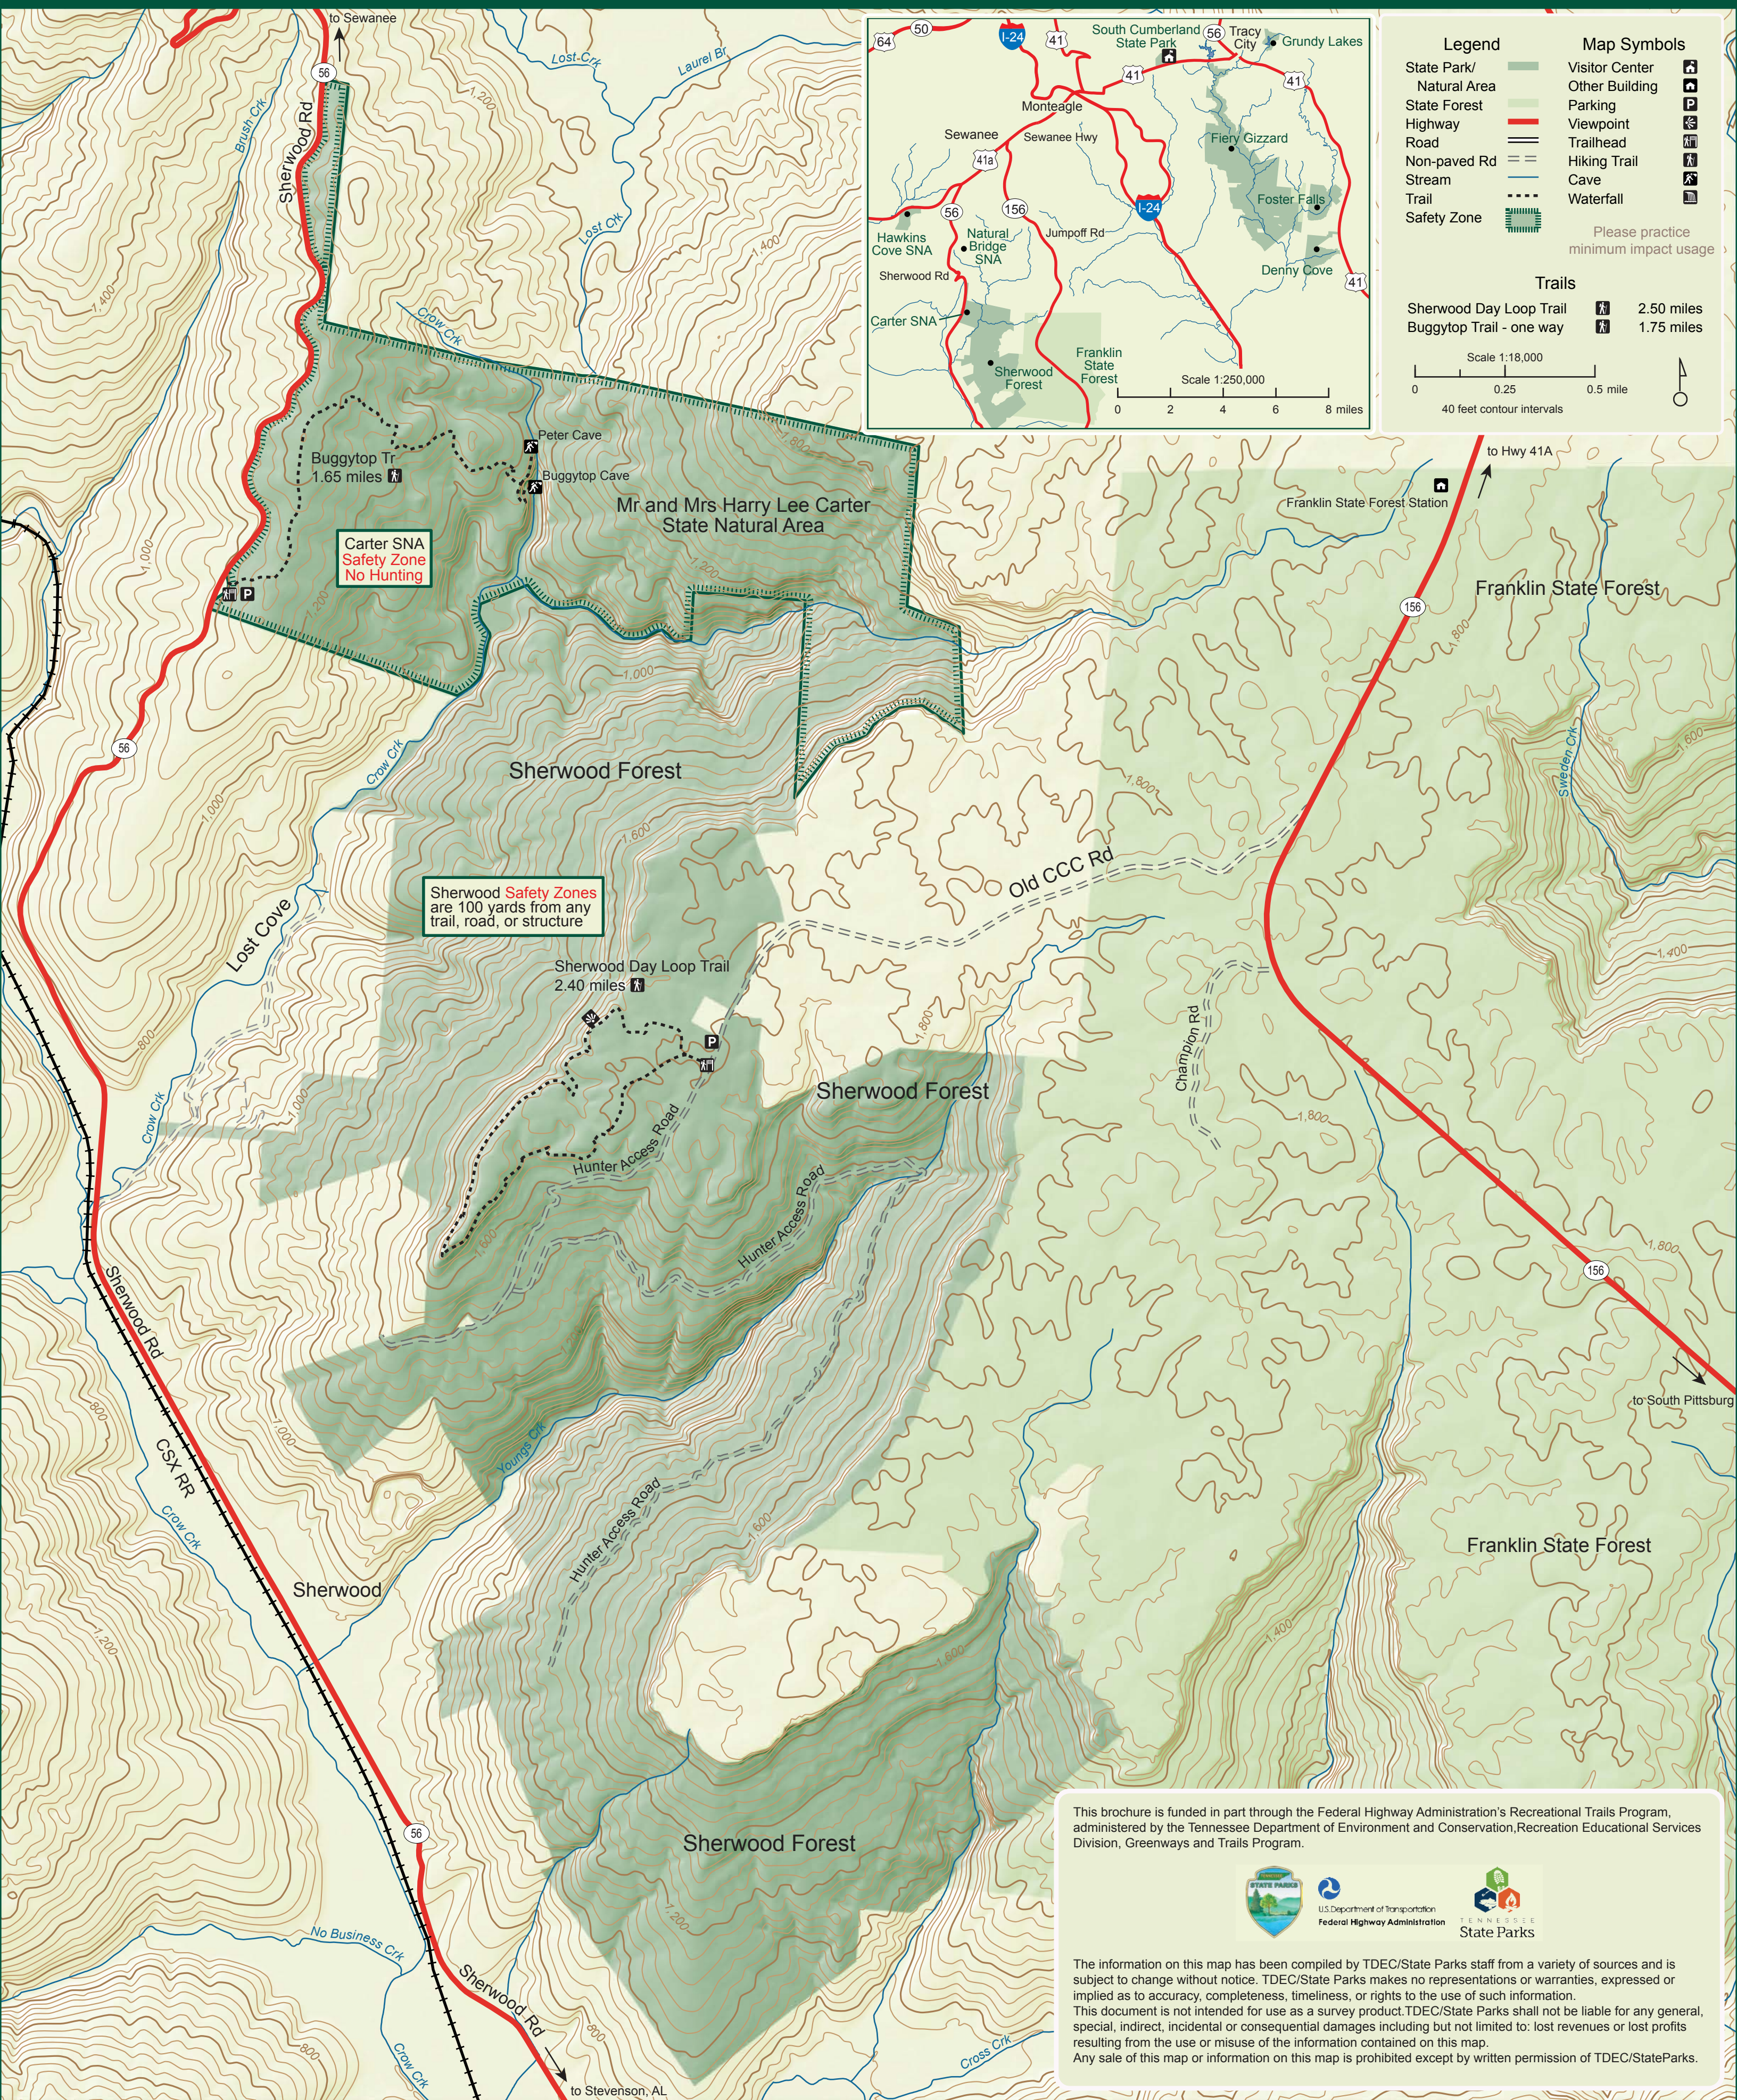

South Cumberland State Park - Sherwood Forest

This brochure is funded in part through the Federal Highway Administration's Recreational Trails Program, administered by the Tennessee Department of Environment and Conservation, Recreation Educational Services Division, Greenways and Trails Program.

The information on this map has been compiled by TDEC/State Parks staff from a variety of sources and is subject to change without notice. TDEC/State Parks makes no representations or warranties, expressed or implied as to accuracy, completeness, timeliness, or rights to the use of such information. This document is not intended for use as a survey product. TDEC/State Parks shall not be liable for any general, special, indirect, incidental or consequential damages including but not limited to: lost revenues or lost profits resulting from the use or misuse of the information contained on this map. Any sale of this map or information on this map is prohibited except by written permission of TDEC/State Parks.