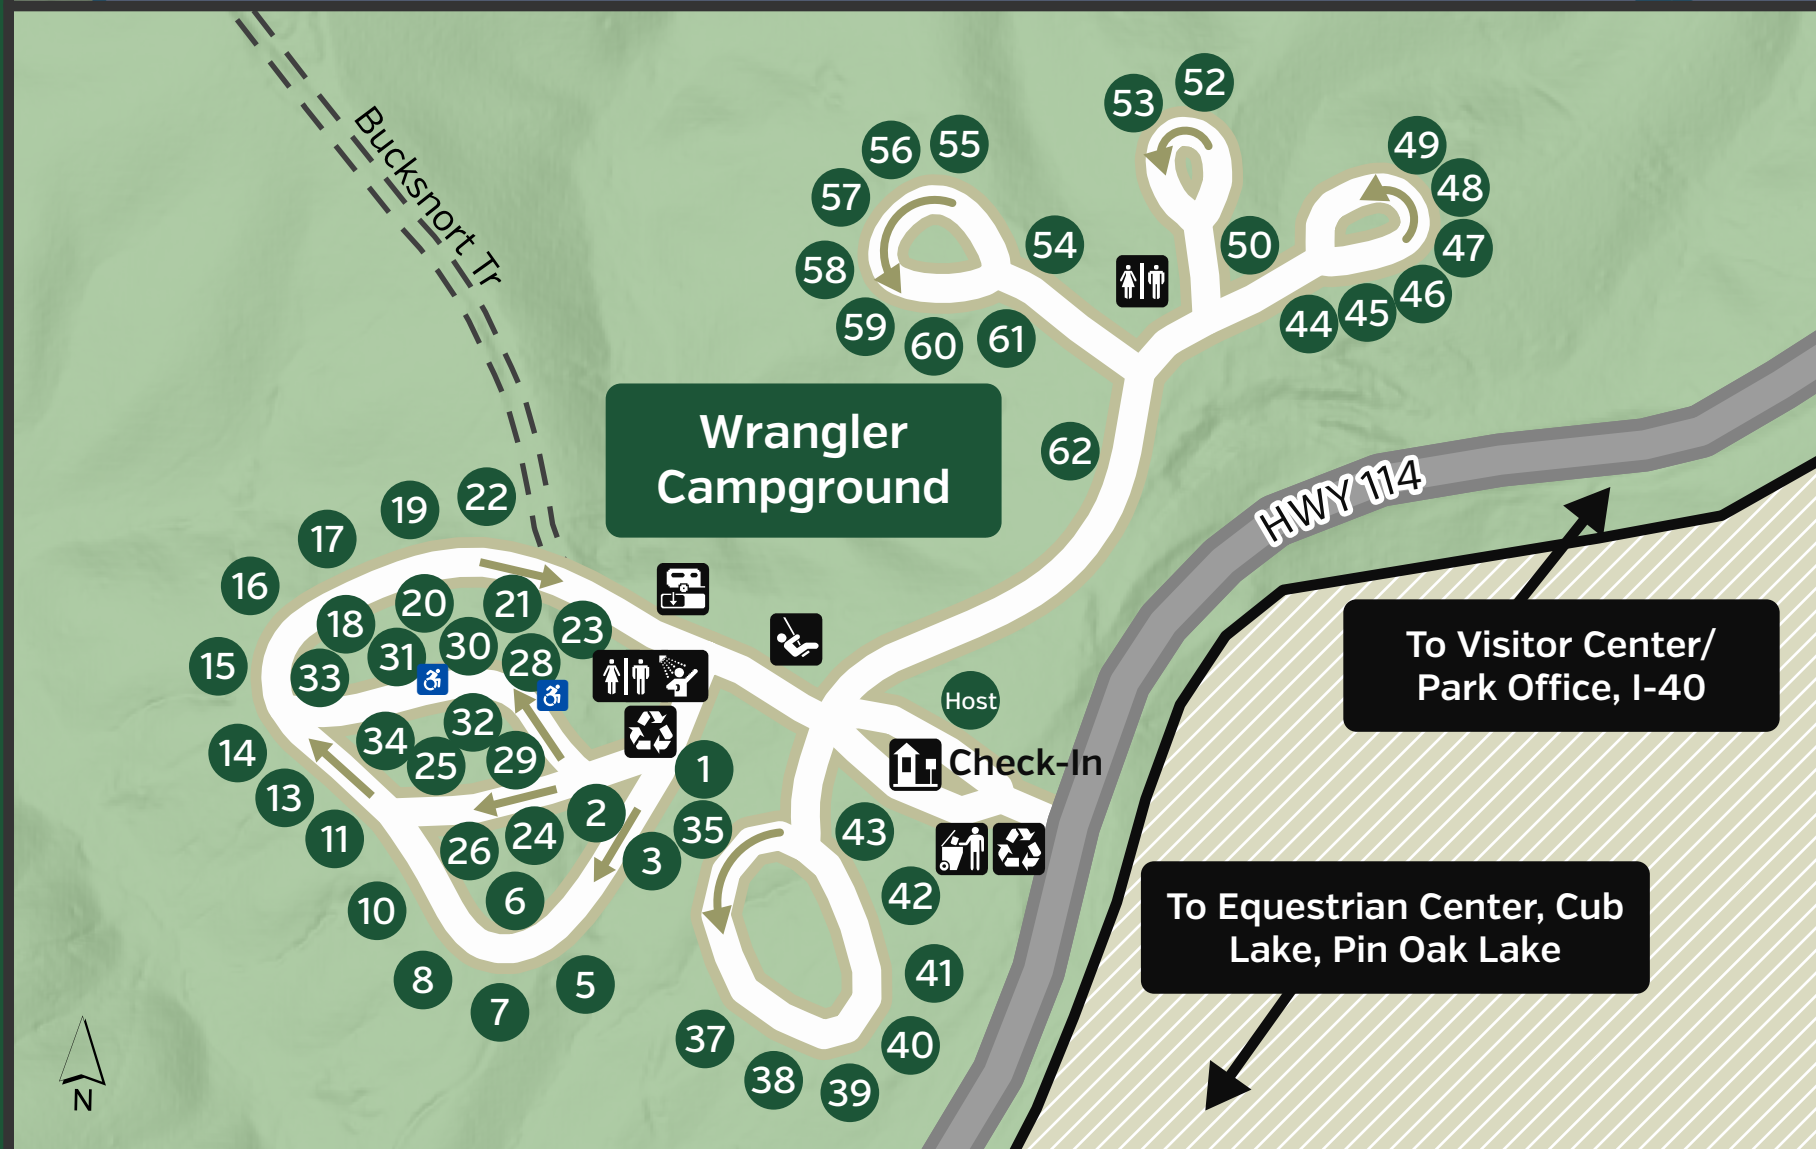

Natchez Trace State Park

Campground Information

- Park Office: 731-968-3742
- Lodge [24-Hour]: 731-968-8176
- Check-In: 4:00 P.M.
- Check-Out: Noon
- Quiet Hours: 10:00 P.M.–7:00 A.M.
- Reservations: 888-TN-PARKS [888-867-2757]