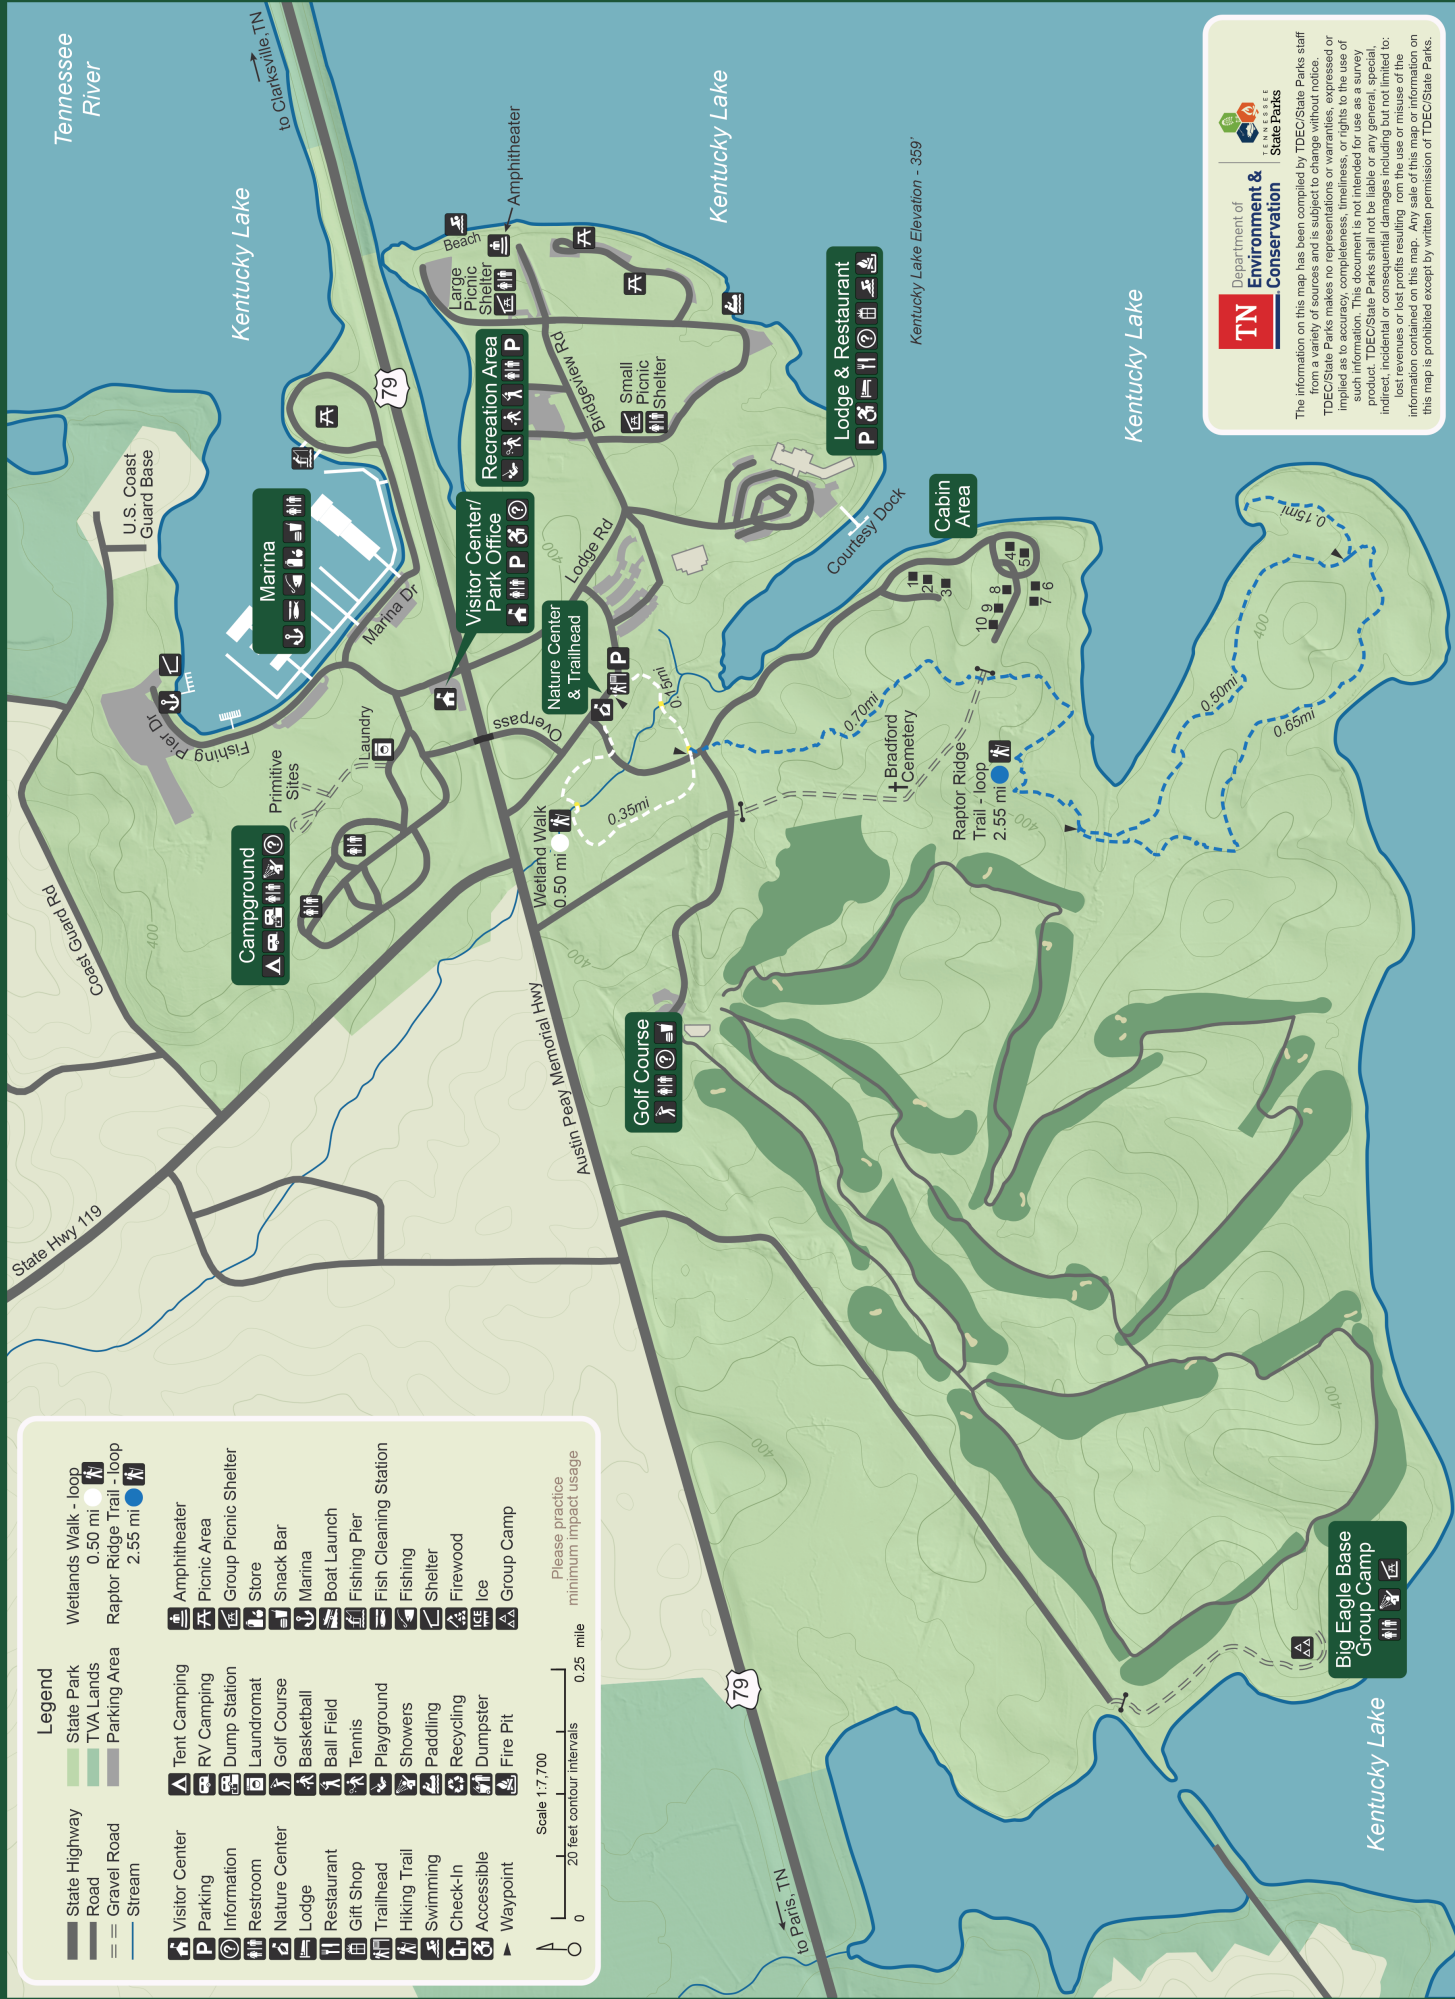

Paris Landing State Park

TN Department of Environment & Conservation State Parks

The information on this map has been compiled by TDEC/State Parks staff from a variety of sources and is subject to change without notice. TDEC/State Parks makes no representations or warranties, expressed or implied, concerning the accuracy, reliability, or completeness of the information. This document is not intended for use as a survey product. TDEC/State Parks shall not be liable for any general, special, indirect, incidental or consequential damages including but not limited to: lost revenues or lost profits resulting from the use or misuse of the information contained on this map. Any sale of this map or information on this map is prohibited except by written permission of TDEC/State Parks.