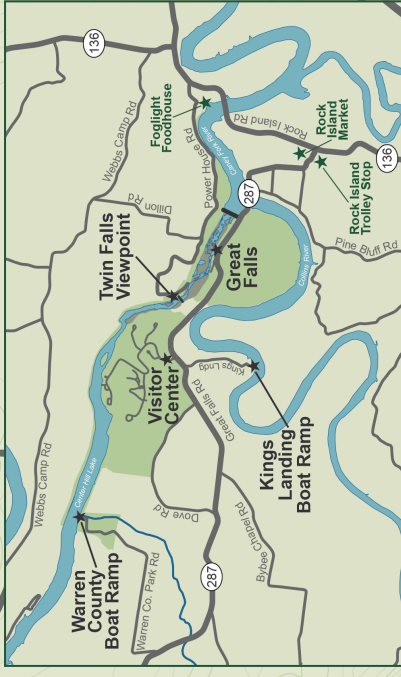

Rock Island State Park

NOTICE ⚠️
 Unscheduled water releases from Great Falls Dam or the TVA Powerhouse can occur at any time, with or without warning. Hikers entering the gorge area should use extreme caution, note current water levels, and be prepared to exit the area quickly if sirens sound or waters begin to rise.

Trails

- Blue Hole Trail 0.15 mile
- Bluff Trail - loop 1.95 miles
- Cunningham Cemetery Trail 0.15 mile
- Collins River Loop Trail 2.95 miles
- Collins River Prairie Trail 0.80 mile
- Collins Connector Trail 0.65 mile
- Downstream Trail - loop 1.55 miles
- Eagle Trail 0.75 mile
- Moonshine Trail 0.35 mile
- Old Mill Gorge Trail 0.10 mile
- Overflow Trail 0.30 mile
- Upstream Trail 0.20 mile

Please practice minimum impact usage
 Scale 1:11,000
 20ft contour intervals

Legend

- State Park
- Road
- Stream
- Trail
- Side Trail
- Dangerous Area
- No Access
- No Swimming or Wading
- Visitor Center
- Parking
- Information
- Gift Shop
- Restrooms
- Picnic Shelter
- Picnic Area
- Amphitheater
- Nature Center
- Accessible
- Tent Camping
- RV Camping
- Showers
- Cemetery
- Trailhead
- Hiking Trail
- Bottle Filling Station
- Mountain Bike Trail
- Waypoint
- Viewpoint
- Swimming
- Boat Ramp
- Tennis
- Basketball
- Volleyball
- Sports Fields
- Playground
- Waterfall