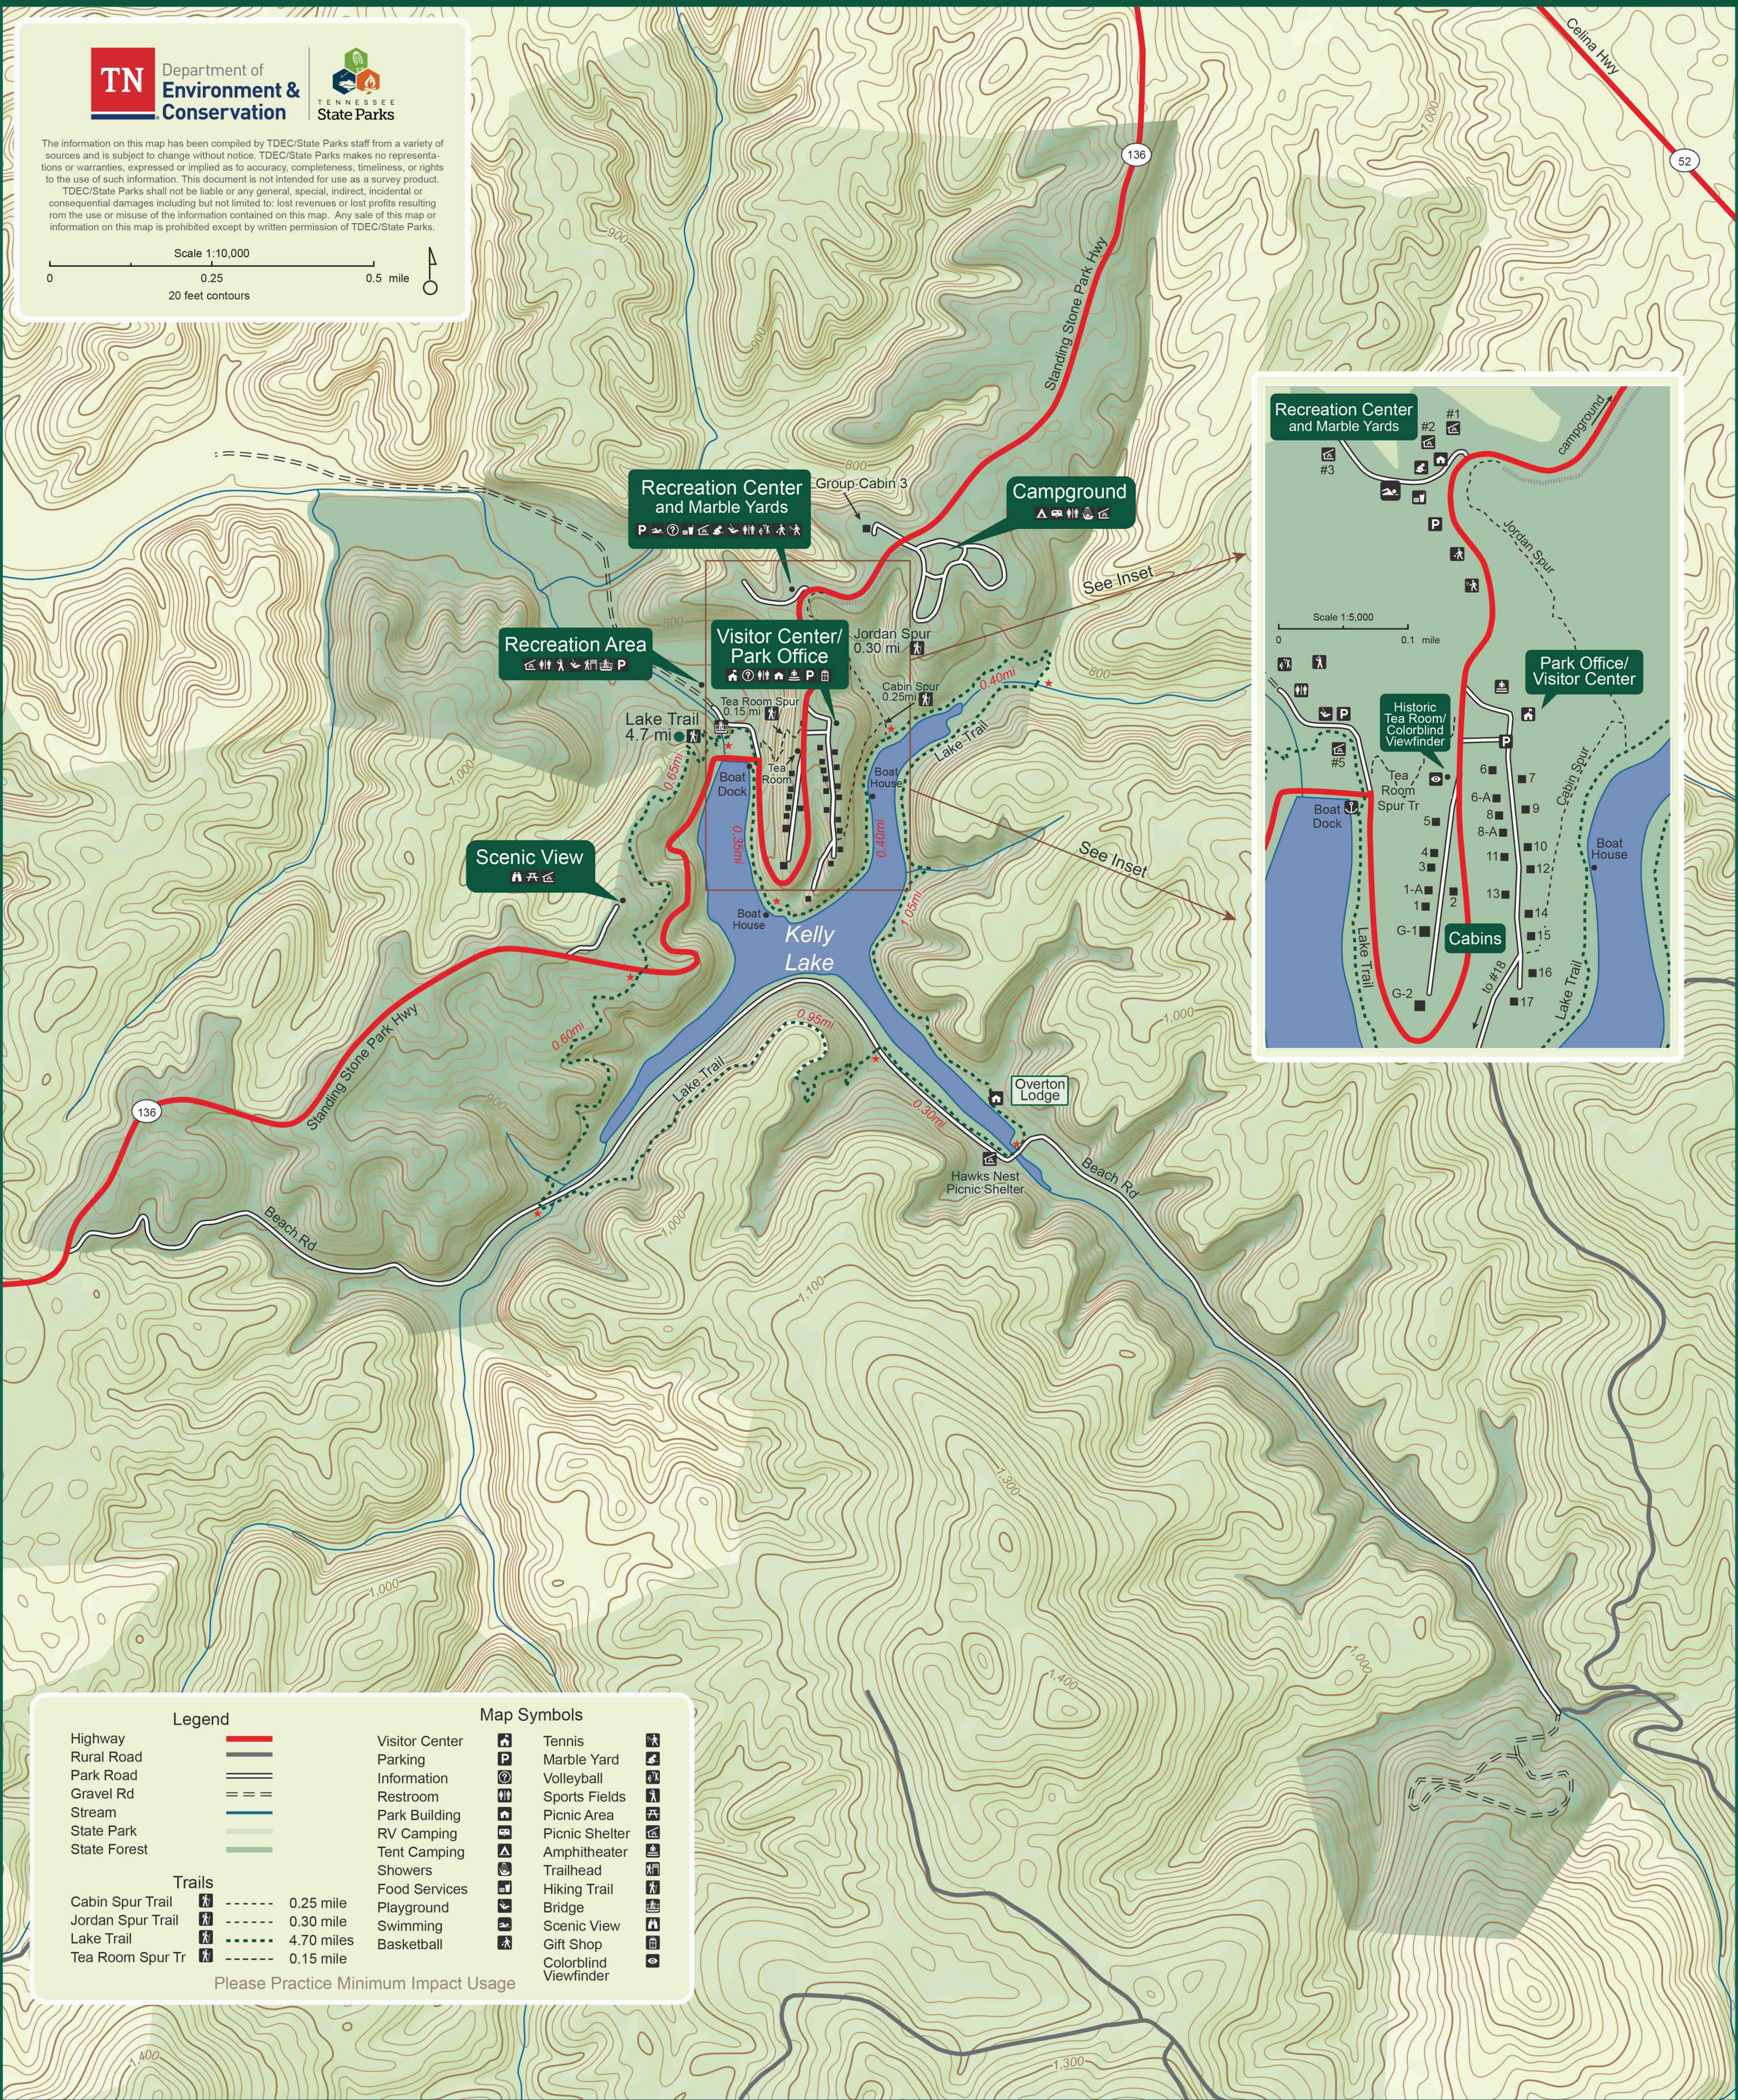

Standing Stone State Park

Legend		Map Symbols	
Highway		Visitor Center	
Rural Road		Parking	
Park Road		Information	
Gravel Rd		Restroom	
Stream		Park Building	
State Park		RV Camping	
State Forest		Tent Camping	
Trails		Showers	
Cabin Spur Trail	0.25 mile	Food Services	
Jordan Spur Trail	0.30 mile	Playground	
Lake Trail	4.70 miles	Swimming	
Tea Room Spur Tr	0.15 mile	Basketball	
Please Practice Minimum Impact Usage