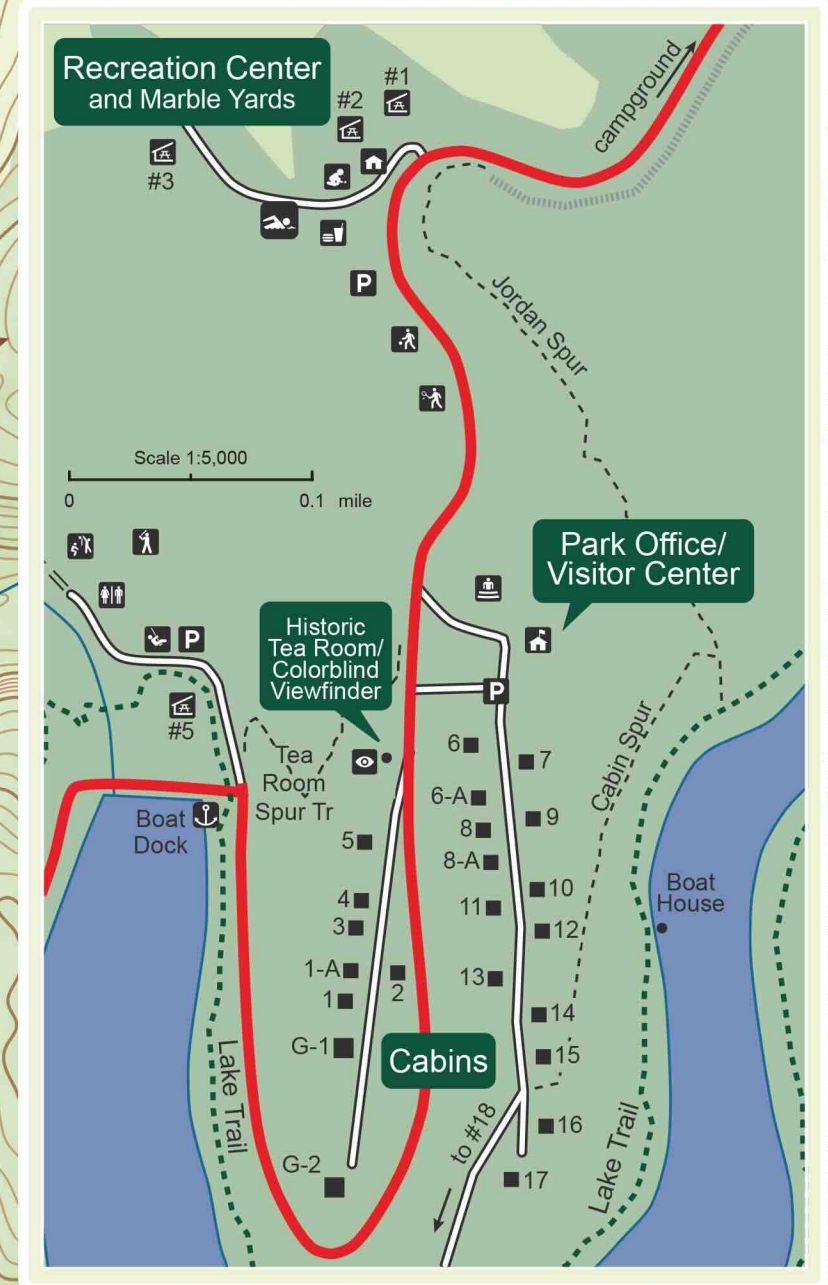

Standing Stone State Park

Legend		Map Symbols	
Highway		Visitor Center	
Rural Road		Parking	
Park Road		Information	
Gravel Rd		Restroom	
Stream		Park Building	
State Park		RV Camping	
State Forest		Tent Camping	
Trails		Showers	
Cabin Spur Trail	0.25 mile	Food Services	
Jordan Spur Trail	0.30 mile	Playground	
Lake Trail	4.70 miles	Swimming	
Tea Room Spur Tr	0.15 mile	Basketball	
Please Practice Minimum Impact Usage