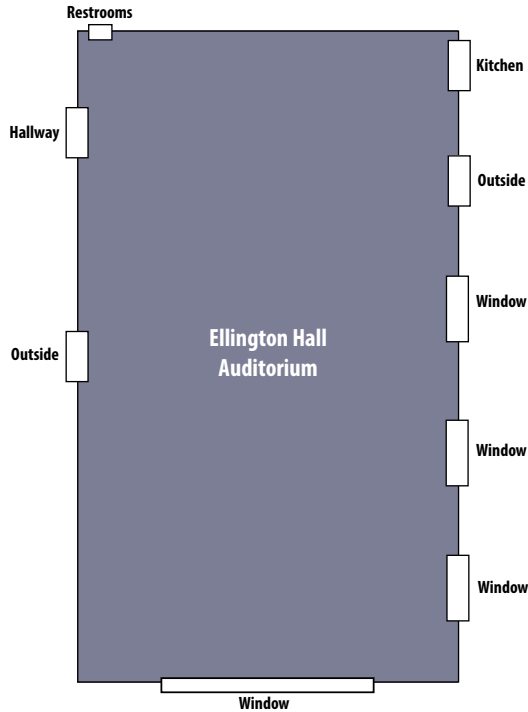

REELFOOT LAKE STATE PARK VENUES

Vanessa Henson

ELLINGTON AUDITORIUM

Indoor Venue
 Capacity: 400
 3,700 square feet
 Tables and chairs included
 Kitchen
 Rental Monday–Thursday **\$300**
 Rental Friday–Sunday **\$350**

ACCOMMODATIONS

Five two-bedroom cabins
 Two three-bedroom cabins
 RV and camping options