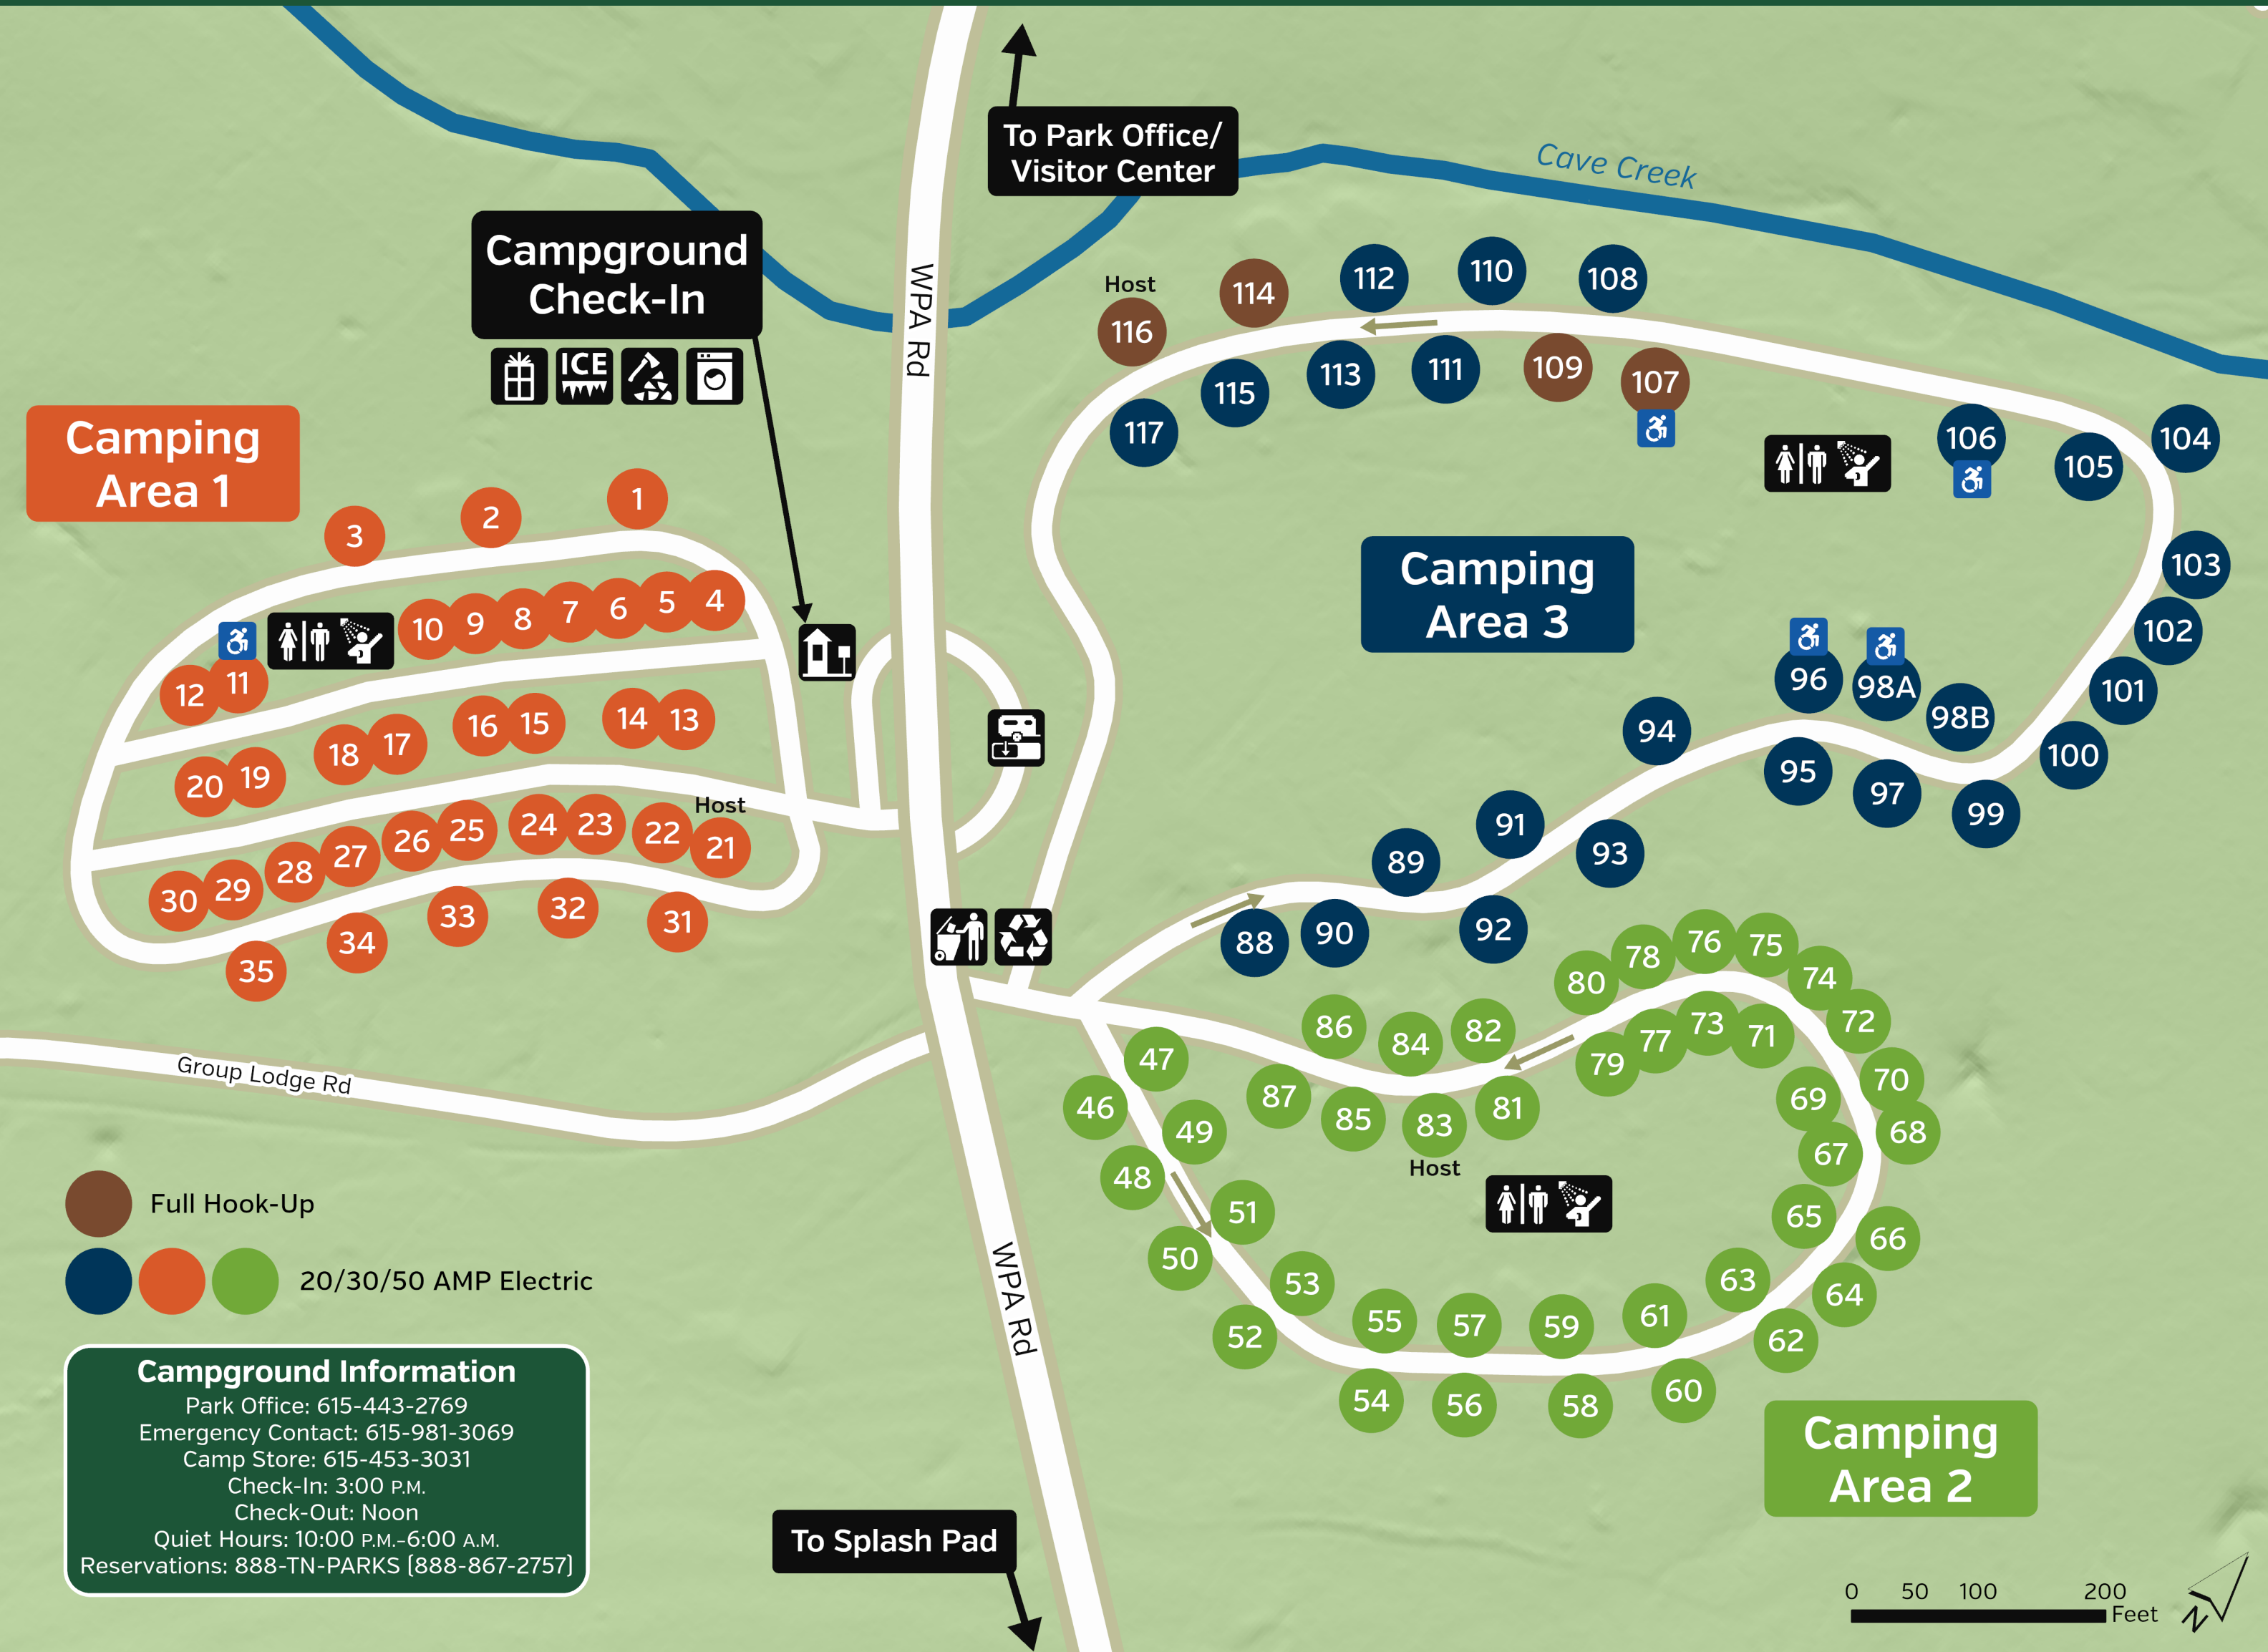

Cedars of Lebanon State Park

Campground Check-In

Camping Area 1

Camping Area 3

Camping Area 2

- Full Hook-Up
- 20/30/50 AMP Electric

Campground Information
 Park Office: 615-443-2769
 Emergency Contact: 615-981-3069
 Camp Store: 615-453-3031
 Check-In: 3:00 P.M.
 Check-Out: Noon
 Quiet Hours: 10:00 P.M.-6:00 A.M.
 Reservations: 888-TN-PARKS [888-867-2757]