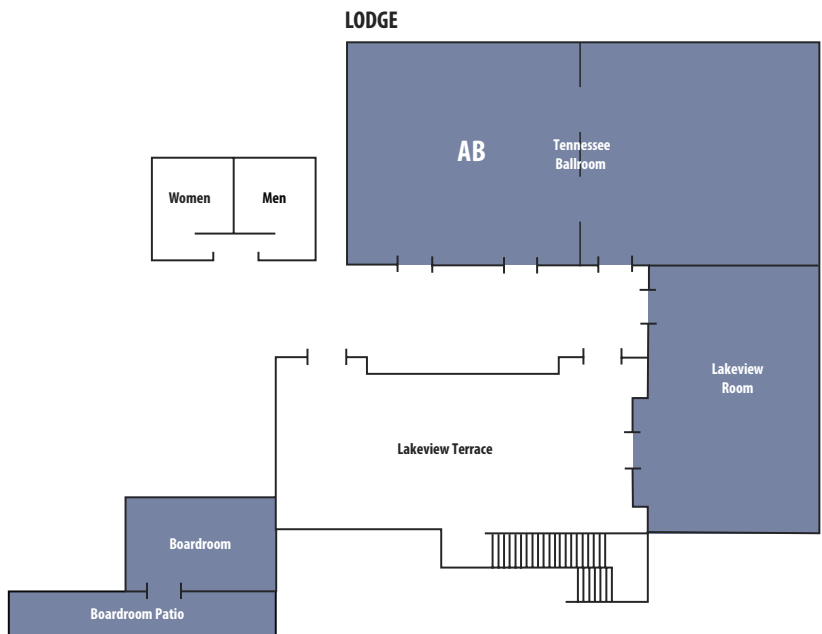

THE LODGE
PARIS LANDING

400 LODGE ROAD
BUCHANAN, TN 38222
731-924-4300
TNSTATEPARKS.COM

TENNESSEE
State Parks